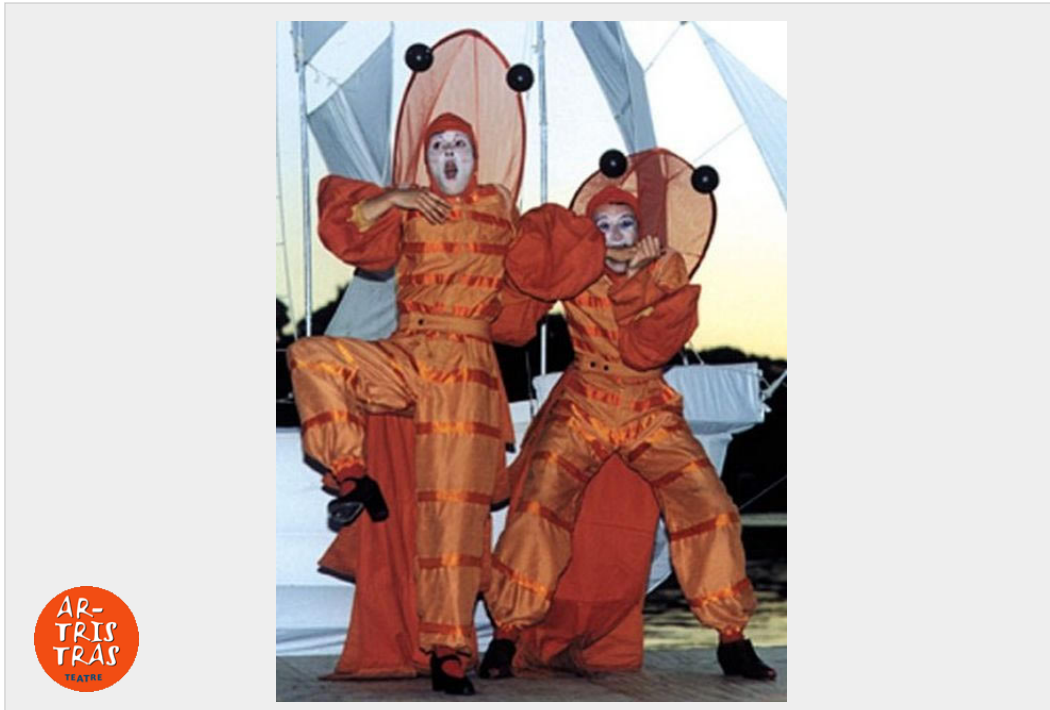

- PLACE 3: "DANCE OF THE PRAWNS"

"Dance of the prawns"